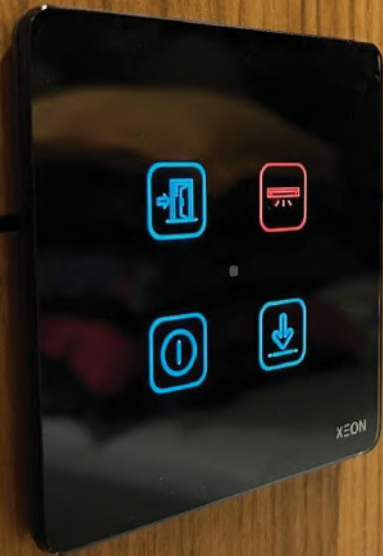

live **luxury**
lifestyle